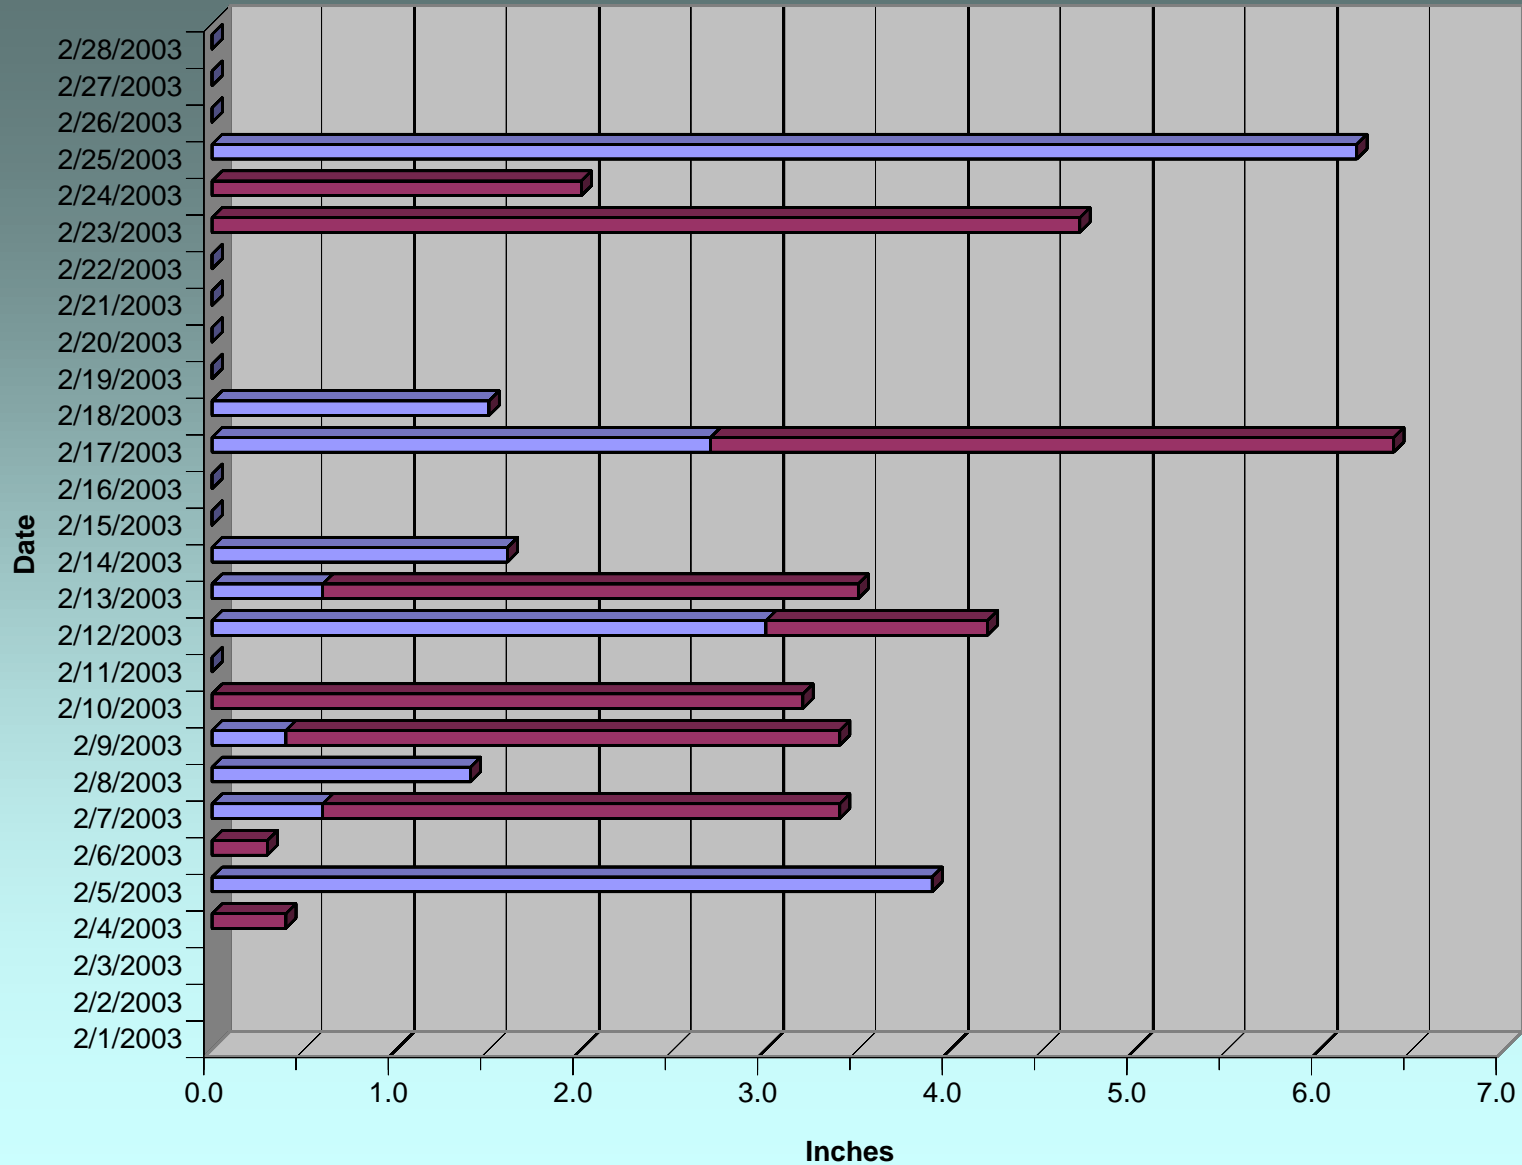

February 2003 Snowfall

Total Snow,
February 2003
46.1 inches

■ Snowfall 7 pm to 7 am
■ Snowfall 7 am to 7 pm