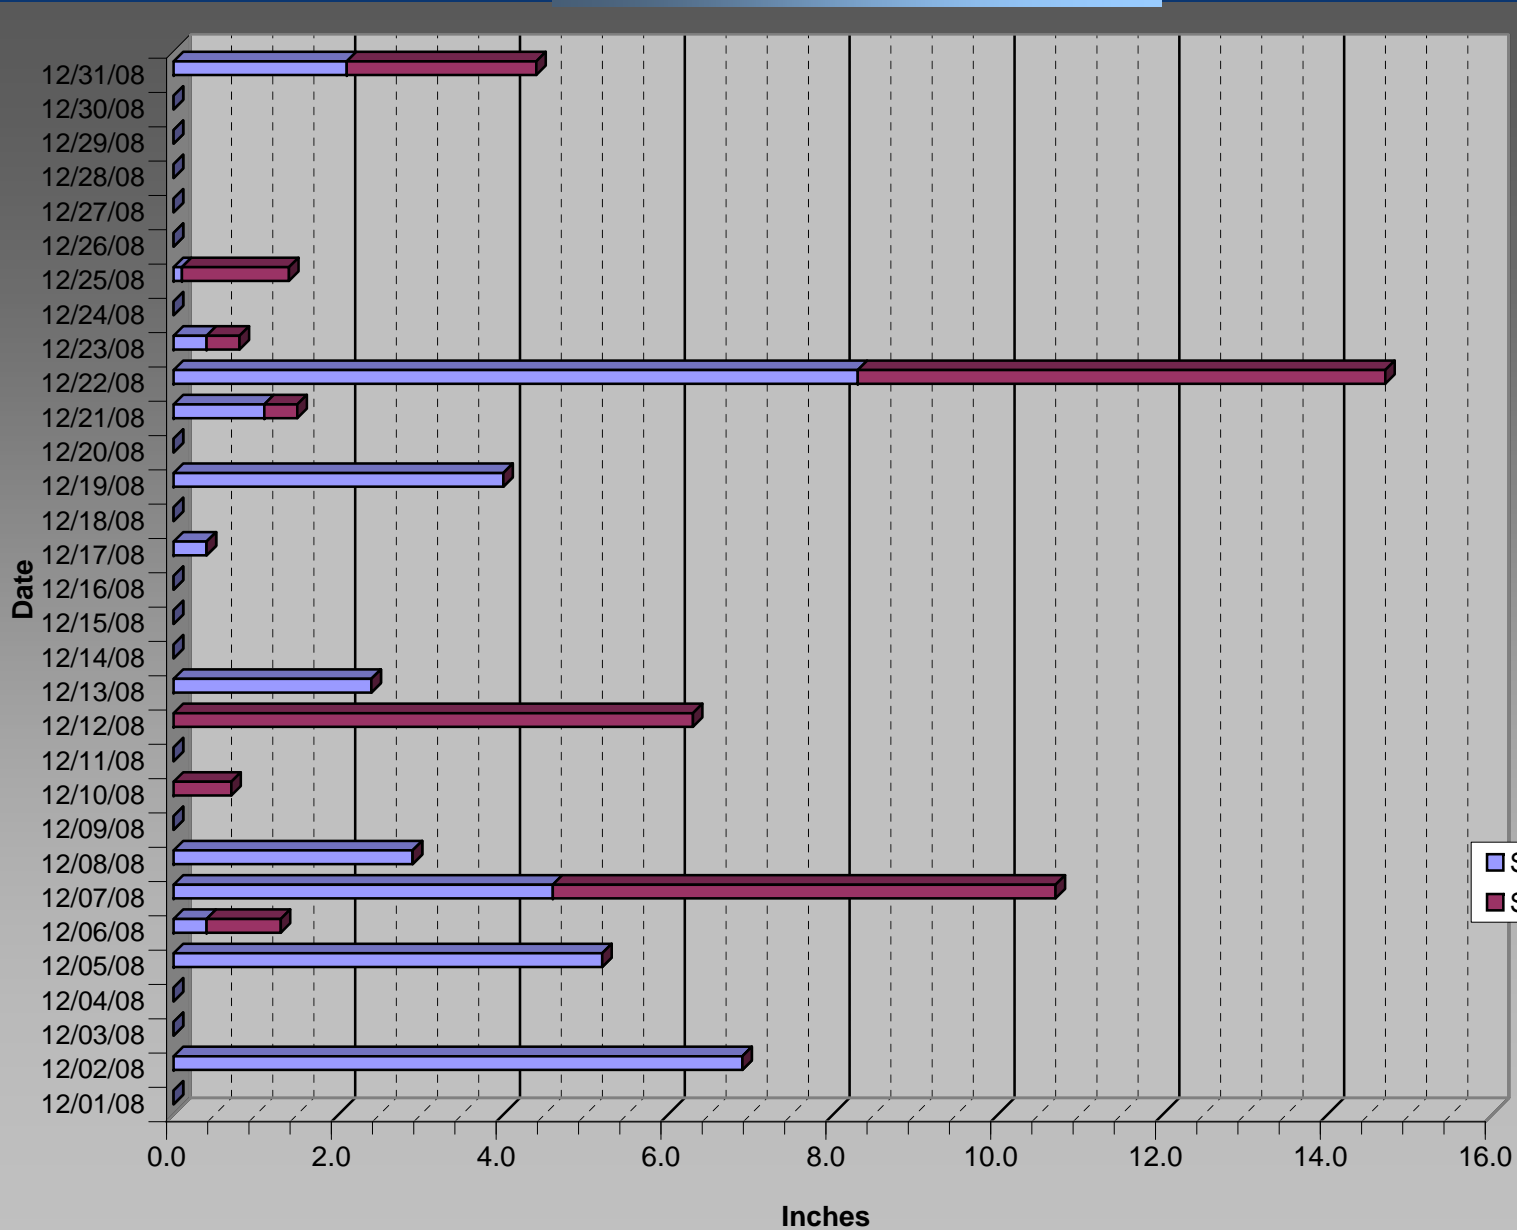

December 2008 Snowfall

Total Snow
December 2008
63.6 inches

■ Snowfall 7 pm to 7 am
■ Snowfall 7 am to 7 pm